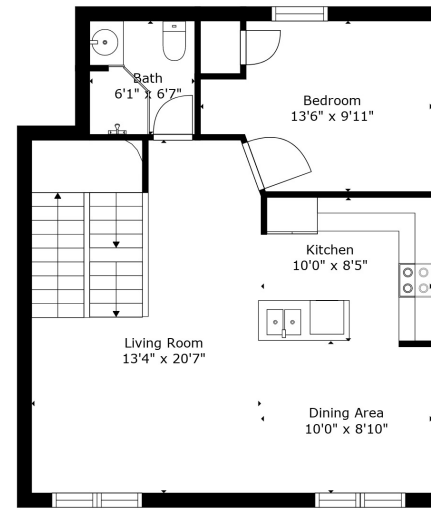

Floor 1

Floor 2

Floor 3

Floor 4

Roof-top Deck
23'4" x 28'0"

GROSS INTERNAL AREA
FLOOR 1: 233 sq. ft, FLOOR 2: 620 sq. ft
FLOOR 3: 536 sq. ft, FLOOR 4: 0 sq. ft
EXCLUDED AREAS: , GARAGE: 322 sq. ft
BALCONY: 35 sq. ft, DECK: 619 sq. ft
TOTAL: 1388 sq. ft

Measurements Calculated By Technology. They Aren't Guaranteed But Are Mostly Reliable

GROSS INTERNAL AREA

FLOOR 1: 233 sq. ft, FLOOR 2: 620 sq. ft

FLOOR 3: 536 sq. ft, FLOOR 4: 0 sq. ft

EXCLUDED AREAS: , GARAGE: 322 sq. ft

BALCONY: 35 sq. ft, DECK: 619 sq. ft

TOTAL: 1388 sq. ft

Measurements Calculated By Technology. They Aren't Guaranteed But Are Mostly Reliable

GROSS INTERNAL AREA

FLOOR 1: 233 sq. ft, FLOOR 2: 620 sq. ft

FLOOR 3: 536 sq. ft, FLOOR 4: 0 sq. ft

EXCLUDED AREAS: , GARAGE: 322 sq. ft

BALCONY: 35 sq. ft, DECK: 619 sq. ft

TOTAL: 1388 sq. ft

Measurements Calculated By Technology. They Aren't Guaranteed But Are Mostly Reliable

GROSS INTERNAL AREA

FLOOR 1: 233 sq. ft, FLOOR 2: 620 sq. ft