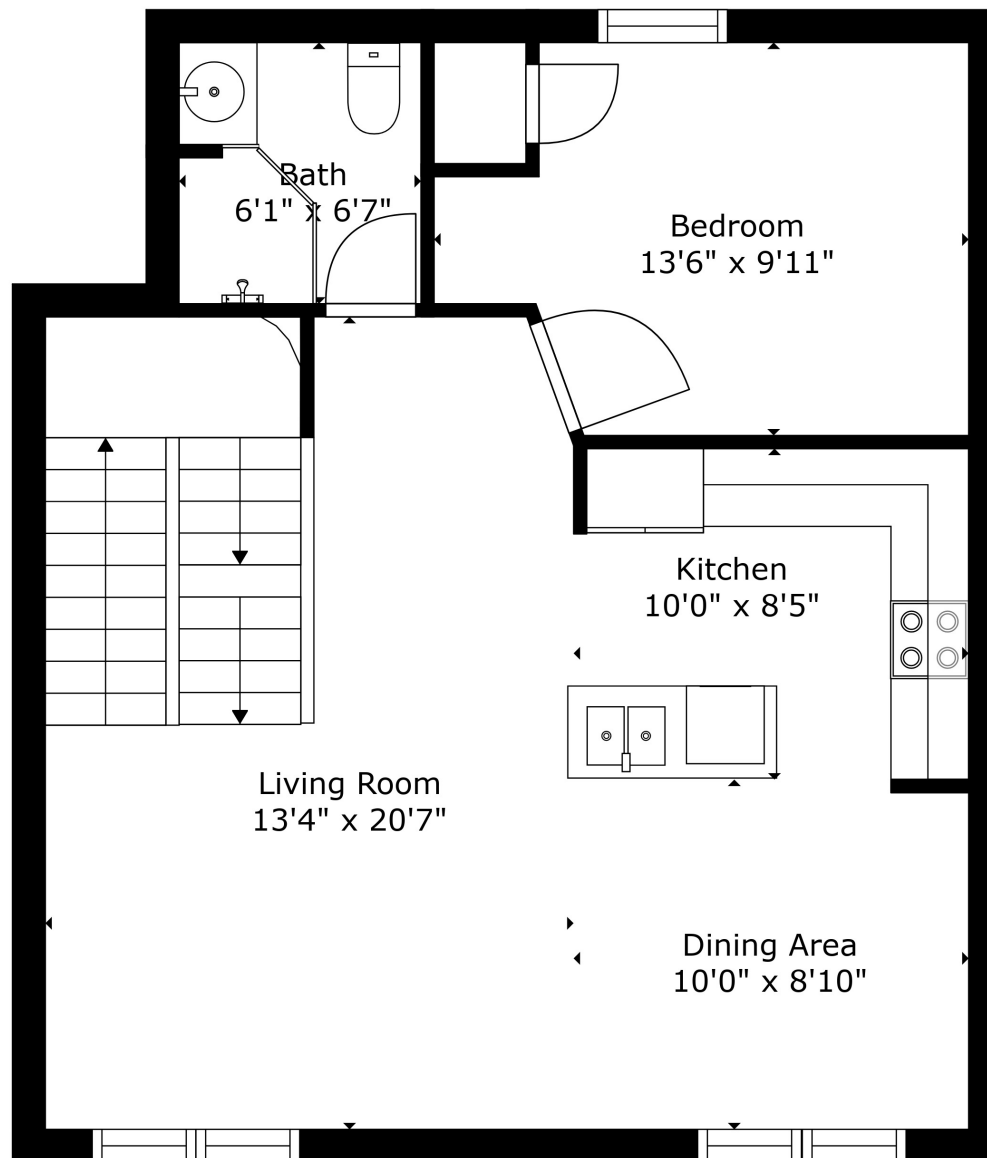

Floor 1

Floor 2

Floor 3

Floor 4

Roof-top Deck
23'4" x 28'0"

GROSS INTERNAL AREA
FLOOR 1: 233 sq. ft, FLOOR 2: 620 sq. ft
FLOOR 3: 536 sq. ft, FLOOR 4: 0 sq. ft
EXCLUDED AREAS: , GARAGE: 322 sq. ft
BALCONY: 35 sq. ft, DECK: 619 sq. ft
TOTAL: 1388 sq. ft

Measurements Calculated By Technology. They Aren't Guaranteed But Are Mostly Reliable

GROSS INTERNAL AREA

FLOOR 1: 233 sq. ft, FLOOR 2: 620 sq. ft

FLOOR 3: 536 sq. ft, FLOOR 4: 0 sq. ft

EXCLUDED AREAS: , GARAGE: 322 sq. ft

BALCONY: 35 sq. ft, DECK: 619 sq. ft

TOTAL: 1388 sq. ft

Measurements Calculated By Technology. They Aren't Guaranteed But Are Mostly Reliable

GROSS INTERNAL AREA

FLOOR 1: 233 sq. ft, FLOOR 2: 620 sq. ft

FLOOR 3: 536 sq. ft, FLOOR 4: 0 sq. ft

EXCLUDED AREAS: , GARAGE: 322 sq. ft

BALCONY: 35 sq. ft, DECK: 619 sq. ft

TOTAL: 1388 sq. ft

Measurements Calculated By Technology. They Aren't Guaranteed But Are Mostly Reliable

GROSS INTERNAL AREA

FLOOR 1: 233 sq. ft, FLOOR 2: 620 sq. ft