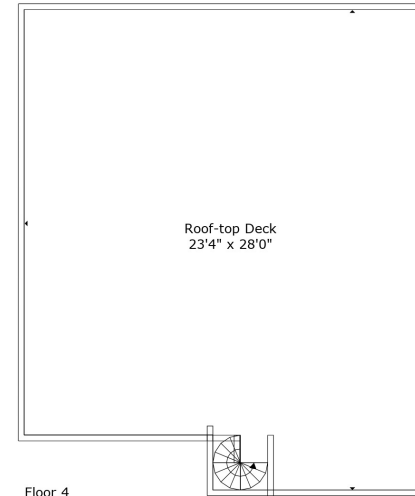

Floor 1

Floor 2

Floor 3

Floor 4

Roof-top Deck
23'4" x 28'0"

GROSS INTERNAL AREA
FLOOR 1: 233 sq. ft, FLOOR 2: 620 sq. ft
FLOOR 3: 536 sq. ft, FLOOR 4: 0 sq. ft
EXCLUDED AREAS: , GARAGE: 322 sq. ft
BALCONY: 35 sq. ft, DECK: 619 sq. ft
TOTAL: 1388 sq. ft

Measurements Calculated By Technology. They Aren't Guaranteed But Are Mostly Reliable

GROSS INTERNAL AREA

FLOOR 1: 233 sq. ft, FLOOR 2: 620 sq. ft

FLOOR 3: 536 sq. ft, FLOOR 4: 0 sq. ft

EXCLUDED AREAS: , GARAGE: 322 sq. ft

BALCONY: 35 sq. ft, DECK: 619 sq. ft

TOTAL: 1388 sq. ft

Measurements Calculated By Technology. They Aren't Guaranteed But Are Mostly Reliable

GROSS INTERNAL AREA

FLOOR 1: 233 sq. ft, FLOOR 2: 620 sq. ft

FLOOR 3: 536 sq. ft, FLOOR 4: 0 sq. ft