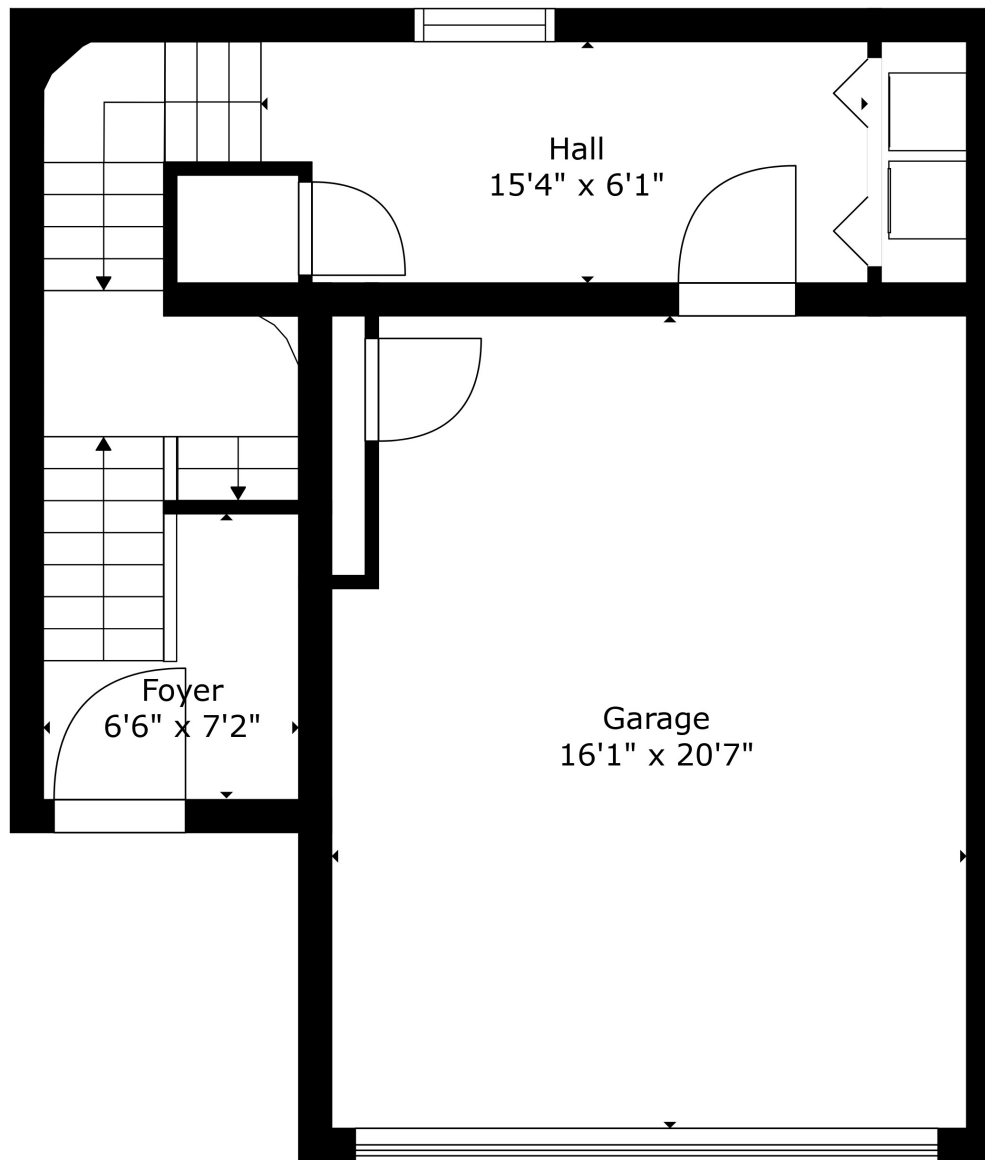

Floor 1

Floor 2

Floor 3

Floor 4

Roof-top Deck
23'4" x 28'0"

GROSS INTERNAL AREA
FLOOR 1: 233 sq. ft, FLOOR 2: 620 sq. ft
FLOOR 3: 536 sq. ft, FLOOR 4: 0 sq. ft
EXCLUDED AREAS: , GARAGE: 322 sq. ft
BALCONY: 35 sq. ft, DECK: 619 sq. ft
TOTAL: 1388 sq. ft

Measurements Calculated By Technology. They Aren't Guaranteed But Are Mostly Reliable

GROSS INTERNAL AREA

FLOOR 1: 233 sq. ft, FLOOR 2: 620 sq. ft

FLOOR 3: 536 sq. ft, FLOOR 4: 0 sq. ft

EXCLUDED AREAS: , GARAGE: 322 sq. ft

BALCONY: 35 sq. ft, DECK: 619 sq. ft

TOTAL: 1388 sq. ft

Measurements Calculated By Technology. They Aren't Guaranteed But Are Mostly Reliable

GROSS INTERNAL AREA

FLOOR 1: 233 sq. ft, FLOOR 2: 620 sq. ft

FLOOR 3: 536 sq. ft, FLOOR 4: 0 sq. ft

EXCLUDED AREAS: , GARAGE: 322 sq. ft

BALCONY: 35 sq. ft, DECK: 619 sq. ft

TOTAL: 1388 sq. ft

Measurements Calculated By Technology. They Aren't Guaranteed But Are Mostly Reliable

GROSS INTERNAL AREA

FLOOR 1: 233 sq. ft, FLOOR 2: 620 sq. ft