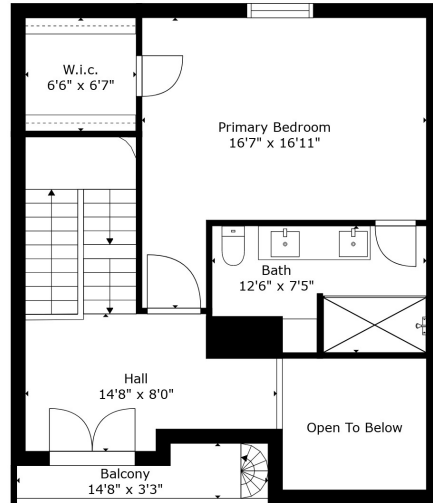

Floor 1

Floor 2

Floor 3

Floor 4

Roof-top Deck
23'4" x 28'0"

GROSS INTERNAL AREA
FLOOR 1: 233 sq. ft, FLOOR 2: 620 sq. ft
FLOOR 3: 536 sq. ft, FLOOR 4: 0 sq. ft
EXCLUDED AREAS: , GARAGE: 322 sq. ft
BALCONY: 35 sq. ft, DECK: 619 sq. ft
TOTAL: 1388 sq. ft

Measurements Calculated By Technology. They Aren't Guaranteed But Are Mostly Reliable

GROSS INTERNAL AREA

FLOOR 1: 233 sq. ft, FLOOR 2: 620 sq. ft

FLOOR 3: 536 sq. ft, FLOOR 4: 0 sq. ft

EXCLUDED AREAS: , GARAGE: 322 sq. ft

BALCONY: 35 sq. ft, DECK: 619 sq. ft

TOTAL: 1388 sq. ft

Measurements Calculated By Technology. They Aren't Guaranteed But Are Mostly Reliable

GROSS INTERNAL AREA

FLOOR 1: 233 sq. ft, FLOOR 2: 620 sq. ft

FLOOR 3: 536 sq. ft, FLOOR 4: 0 sq. ft

EXCLUDED AREAS: , GARAGE: 322 sq. ft

BALCONY: 35 sq. ft, DECK: 619 sq. ft

TOTAL: 1388 sq. ft

Measurements Calculated By Technology. They Aren't Guaranteed But Are Mostly Reliable

GROSS INTERNAL AREA

FLOOR 1: 233 sq. ft, FLOOR 2: 620 sq. ft