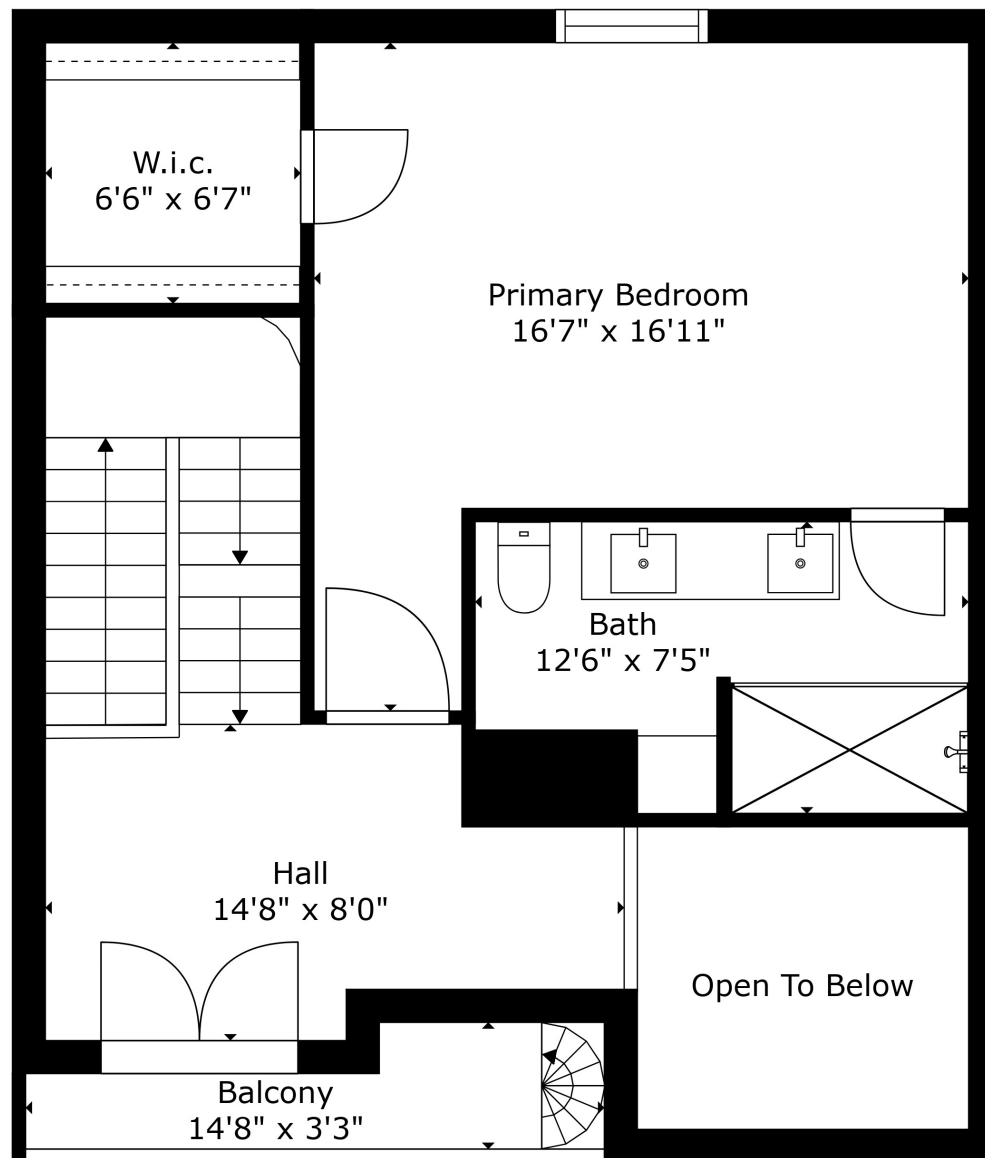

Floor 1

Floor 2

Floor 3

Floor 4

Roof-top Deck
23'4" x 28'0"

GROSS INTERNAL AREA
FLOOR 1: 233 sq. ft, FLOOR 2: 620 sq. ft
FLOOR 3: 536 sq. ft, FLOOR 4: 0 sq. ft
EXCLUDED AREAS: , GARAGE: 322 sq. ft
BALCONY: 35 sq. ft, DECK: 619 sq. ft
TOTAL: 1388 sq. ft

Measurements Calculated By Technology. They Aren't Guaranteed But Are Mostly Reliable

GROSS INTERNAL AREA

FLOOR 1: 233 sq. ft, FLOOR 2: 620 sq. ft

FLOOR 3: 536 sq. ft, FLOOR 4: 0 sq. ft

EXCLUDED AREAS: , GARAGE: 322 sq. ft

BALCONY: 35 sq. ft, DECK: 619 sq. ft

TOTAL: 1388 sq. ft

Measurements Calculated By Technology. They Aren't Guaranteed But Are Mostly Reliable

GROSS INTERNAL AREA

FLOOR 1: 233 sq. ft, FLOOR 2: 620 sq. ft

FLOOR 3: 536 sq. ft, FLOOR 4: 0 sq. ft

EXCLUDED AREAS: , GARAGE: 322 sq. ft

BALCONY: 35 sq. ft, DECK: 619 sq. ft

TOTAL: 1388 sq. ft

Measurements Calculated By Technology. They Aren't Guaranteed But Are Mostly Reliable

GROSS INTERNAL AREA

FLOOR 1: 233 sq. ft, FLOOR 2: 620 sq. ft